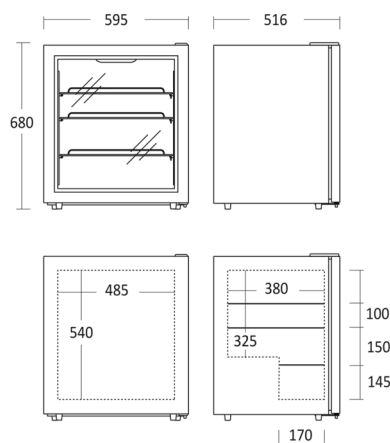

#### Key features

- Self-closing hinged aluminum glass door
- 3 adjustable coated wire shelves
- LED interior light
- Static cooling

#### Dimensions and weight

Product dimensions, HxWxD, mm	690 x 595 x 520
Packaging dimensions, HxWxD, mm	710 x 635 x 560
Gross volume, L	92
Net volume, L	88
Gross- / Net volume, L	92 / 88
Internal dimensions, HxWxD, mm	540 x 481 x 388
Gross- / Net weight, kg	42 / 39

#### Features

Number of shelves	3
Adjustable shelves	Yes
Shelves material	White wire
Max loading per shelf/basket, kg	25
Large shelves size WxD, mm	462x375
Small shelves size WxD, mm	462x166
Internal light colour temperature, kelvin	9000